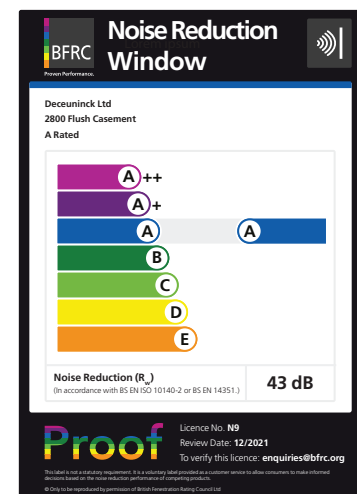

### Unleash the Power of Energy Efficiency with Windows and Doors: Navigating the Rainbow of Energy Ratings.

We've all seen the rainbow 'energy label' on our household appliances, but did you know it applies to windows and doors too? The best in class for energy efficiency is an A+ rating or higher, and with the Thermal Rating Register or BFRC, that equates to A\* or A+. So, when choosing your windows, look for the energy label with A\*, A+, or A++.

### Want to see how much you could save?

Visit [www.deceuninck.co.uk](http://www.deceuninck.co.uk) for a quick and easy online energy calculator. Our Heritage Flush double-glazed windows boast an impressive A++ energy rating, while our triple-glazed options provide the ultimate in energy efficiency and comfort.