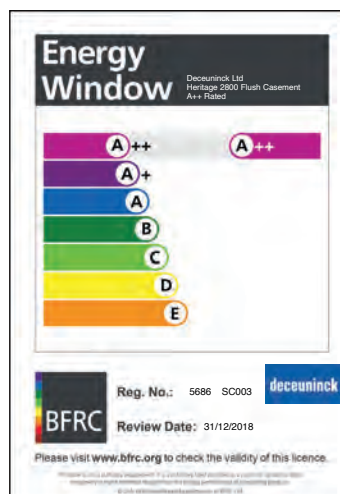

### Unleash the Power of Energy Efficiency with Windows and Doors: Navigating the Rainbow of Energy Ratings.

We've all seen the rainbow 'energy label' on our household appliances, but did you know it applies to windows and doors too? The best in class for energy efficiency is an A+ rating or higher, and with the Thermal Rating Register or BFRC, that equates to A\* or A+. So, when choosing your windows, look for the energy label with A\*, A+, or A++.

### Want to see how much you could save?

Visit [www.deceuninck.co.uk](http://www.deceuninck.co.uk) for a quick and easy online energy calculator. Our Heritage Flush double-glazed windows boast an impressive A++ energy rating, while our triple-glazed options provide the ultimate in energy efficiency and comfort.